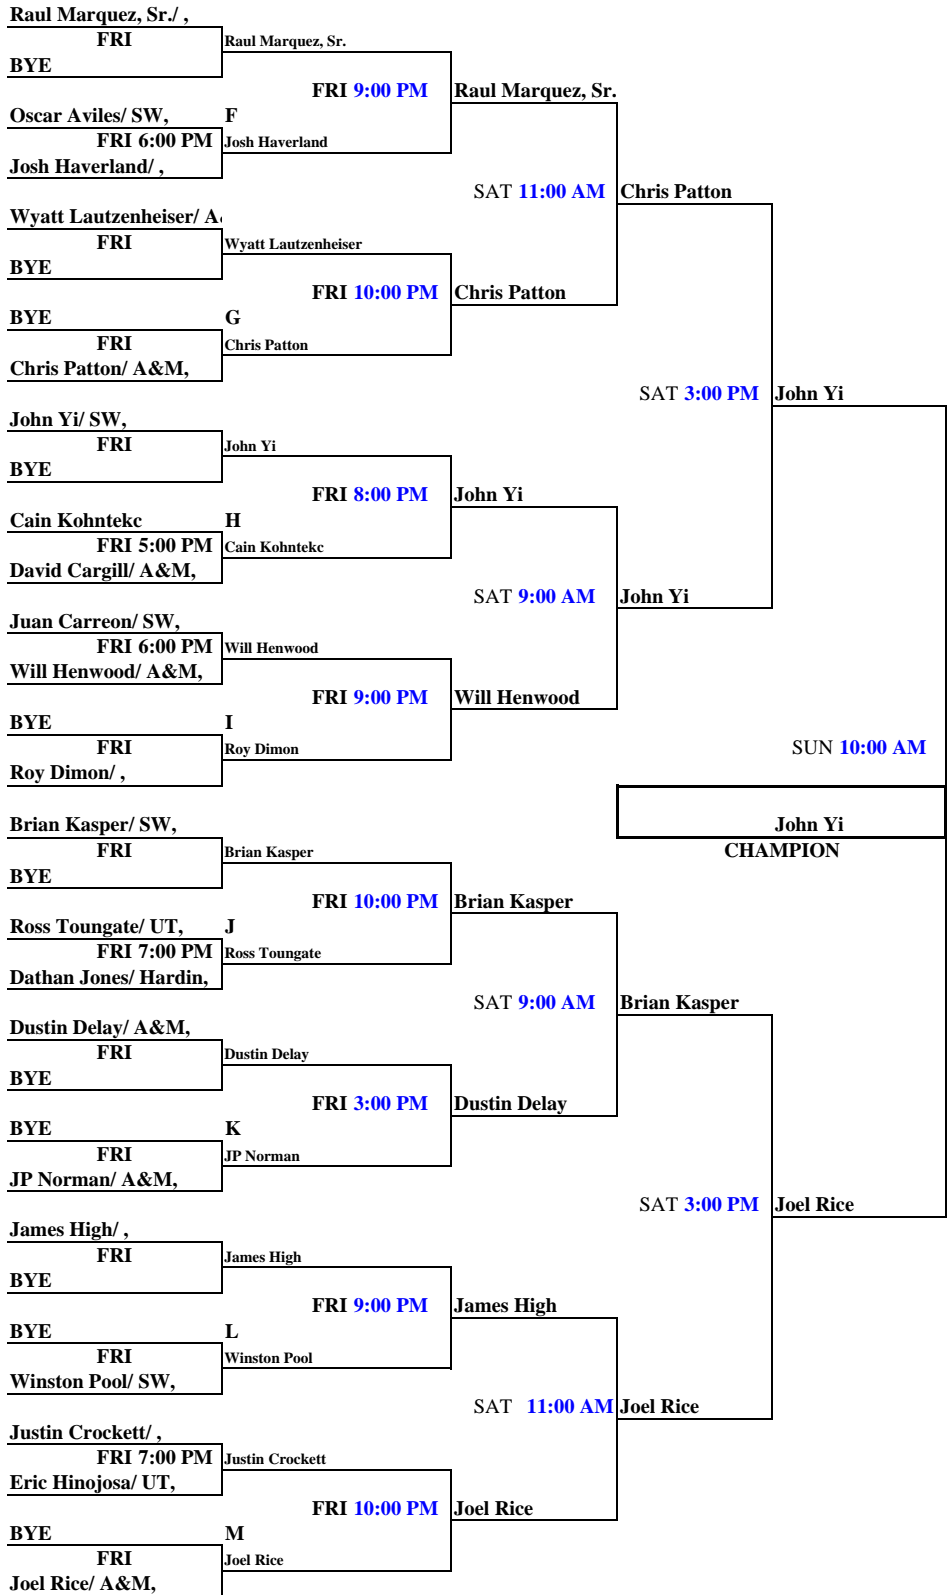

Men's A/B Drop Down

Men's B

Crockett (from M)

BYE

Crockett

SAT 1pm

Cargill

Aviles (from A)