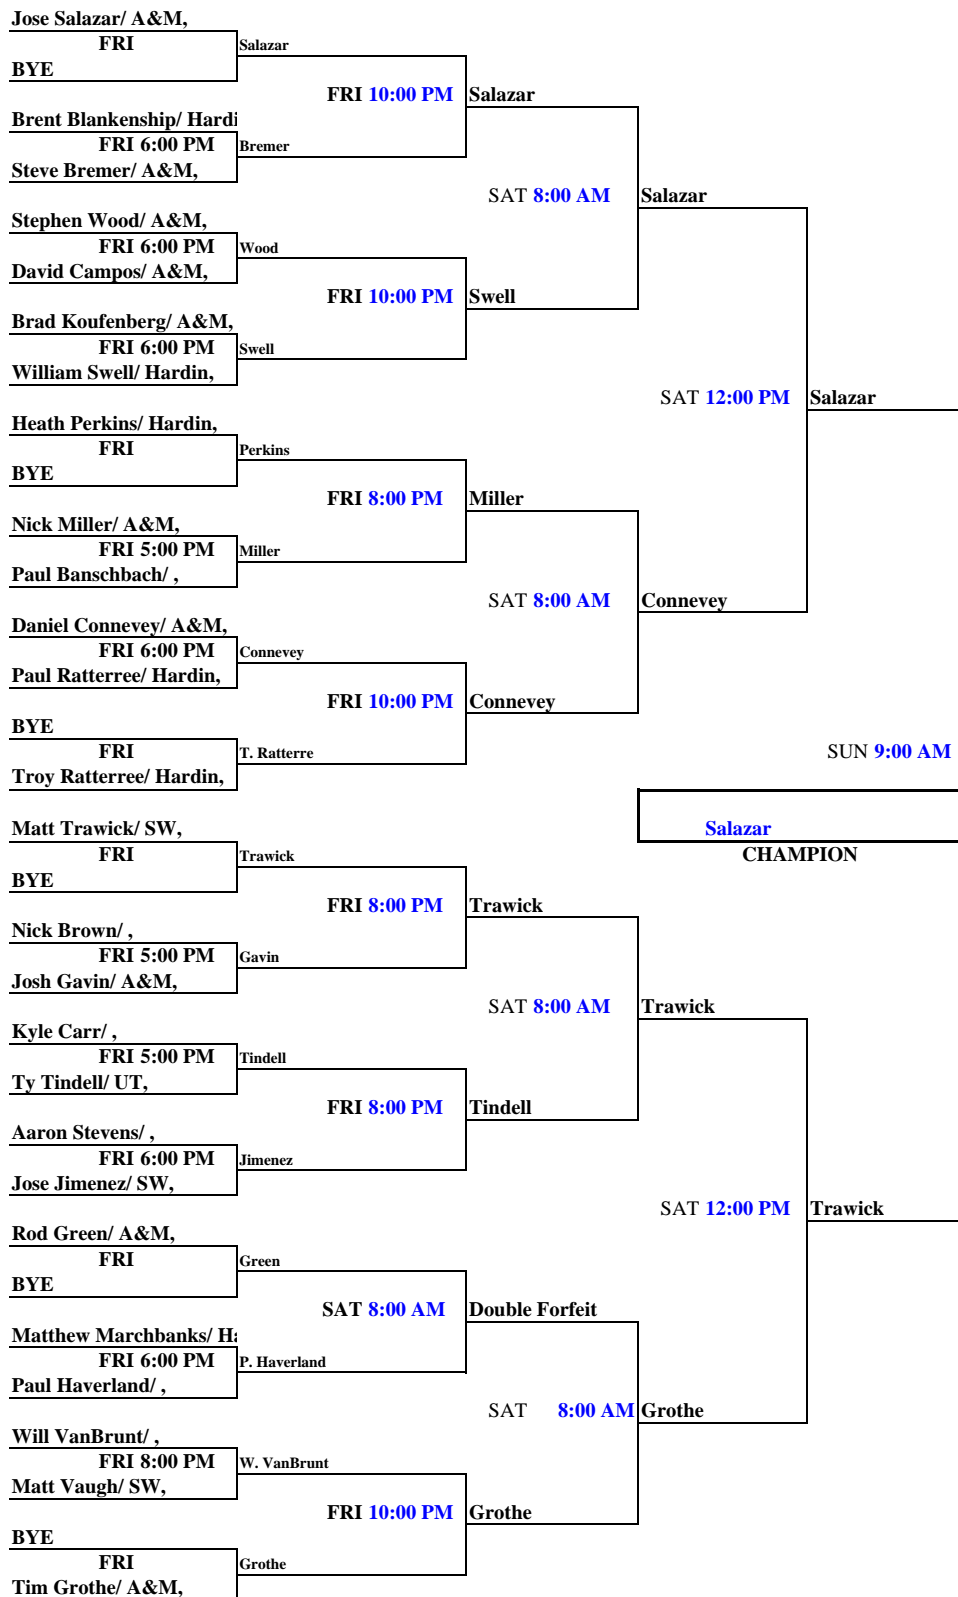

2pm

Dimon

BYE

Pool

Pool (from L)

Loser from L/ ,

Men's C

40+/50+/60+ Singles Round Robin

Round Robin Tiebreakers

1) Head-to-Head result

Champion: _____ (in the event of three-way tie,
Runner-up: _____ move to No. 2 and further, if needed)

2) Most Games Won (as in who lost in three games vs. two)